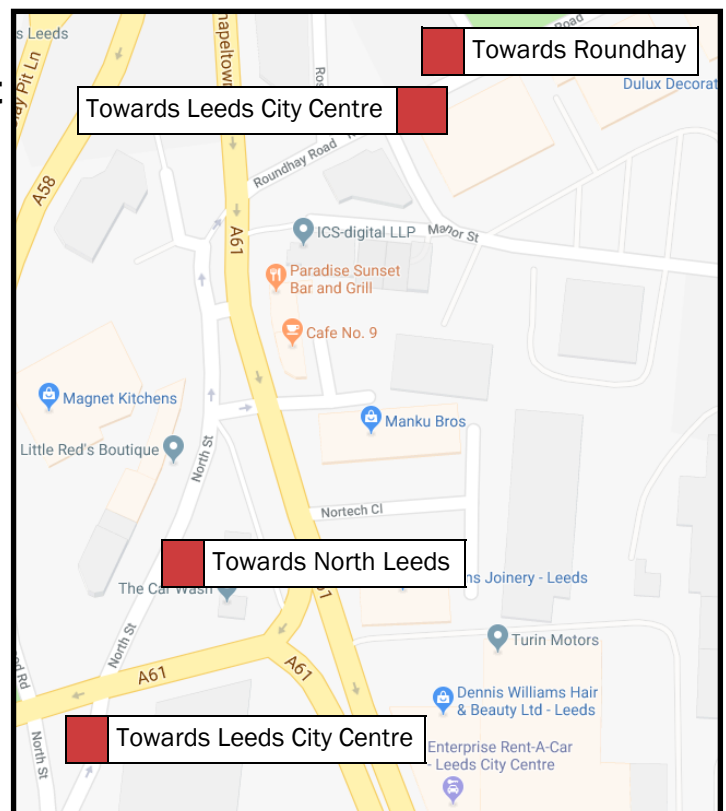

Directions from North East Leeds: Go straight down the A58 Roundhay Road, then keep going until reaching Manor Street. Turn left there and then turn right to get there.

Directions from West Leeds: On the A58(M) Ring Road, go onto the A58 Clay Pit Lane. Then, turn right onto the A58 Barrack Road. Keep going until you reach the junction with Roundhay Road. Next, turn right onto Roundhay Road and turn right onto Manor Street.

Directions from North Leeds: From the A660, turn left onto Clay Pit Lane and follow the same directions as those for West Leeds. From the A61 Scott Hall Road and Chapeltown Road, go southbound then turn left at the junction with Roundhay Road. Go up Roundhay Road then turn right onto Manor Street.

Directions from South Leeds: From the M621 or any other route into the City Centre, go up St Peter's Street, past the City Centre Loop roundabout and follow the directions from East Leeds from Regent Street onwards.

Bus services that stop either side of Roundhay Road near the Advonet office are as follows: 12, 13, 13A

The 12 comes every 10 minutes during daytimes. The 13/13A also come every 10 minutes during daytimes.

There are also nearby bus stops at the top of North Street. The services that stop there are as follows: 2, 3, 3A, 12, 13/13A, 7/7A/7S, 48

The 2, 3/3A, 12, 13/13A and 7/7A/7S come every 10 minutes or so and all stop in Leeds City Centre.