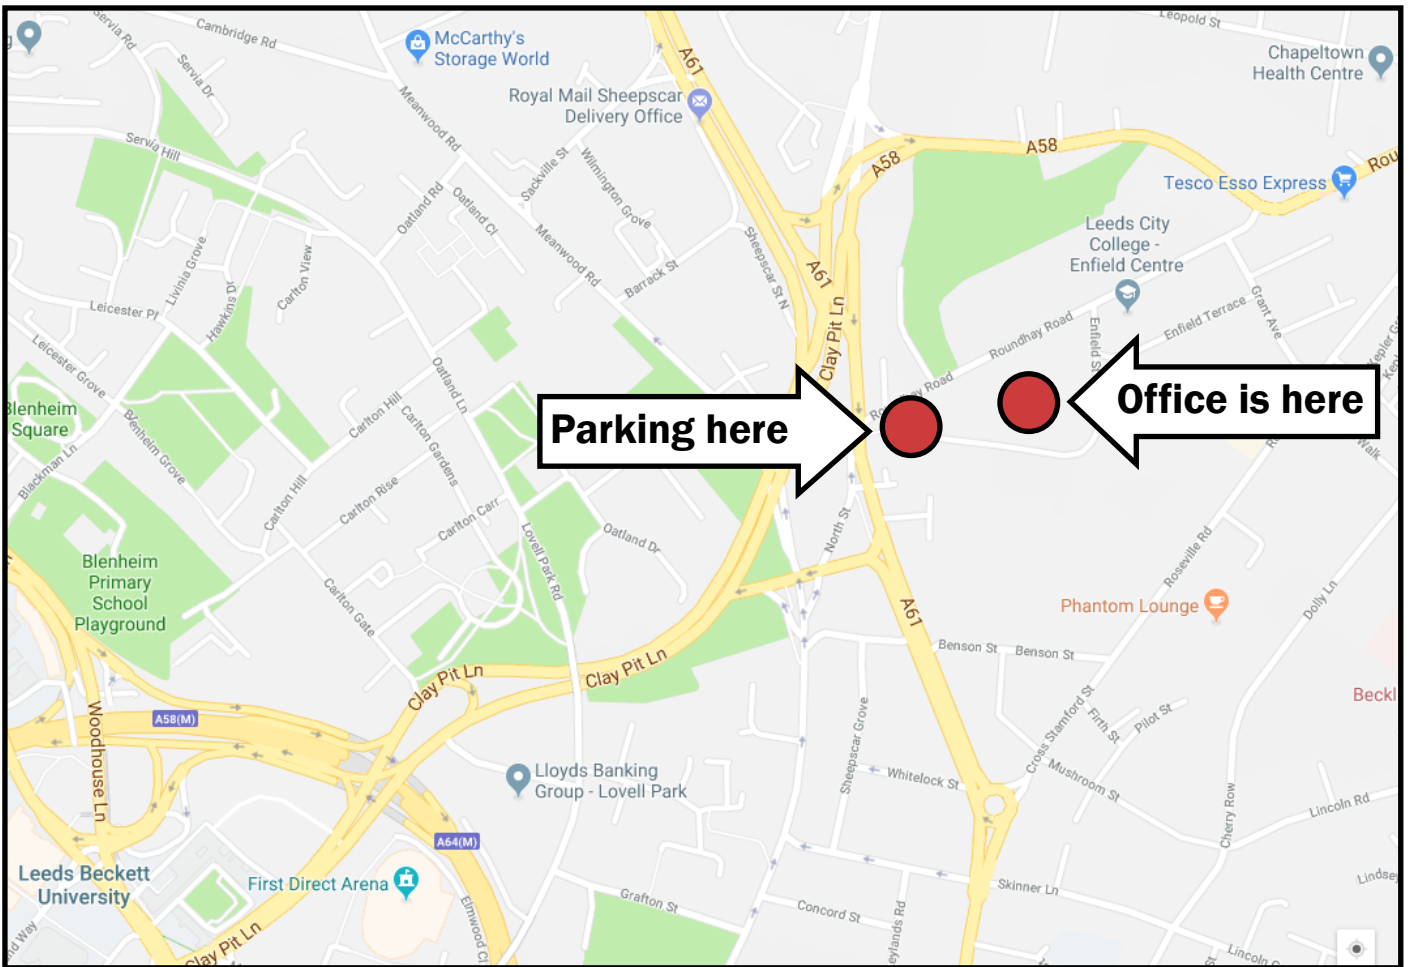

“Advonet Directions to the Advonet office”

Providing Independent Advocacy

Our Address: Unity Business Centre, 26 Roundhay Road, Leeds LS7 1AB

Parking: Unfortunately, the car park at Unity Business Centre is for staff only due to limited spaces. However, there is short-stay street parking at the bottom of Manor Street, offering free parking for up to two hours a time. There is also limited parking at the nearby Ramgarhia Centre for £3 per stay.